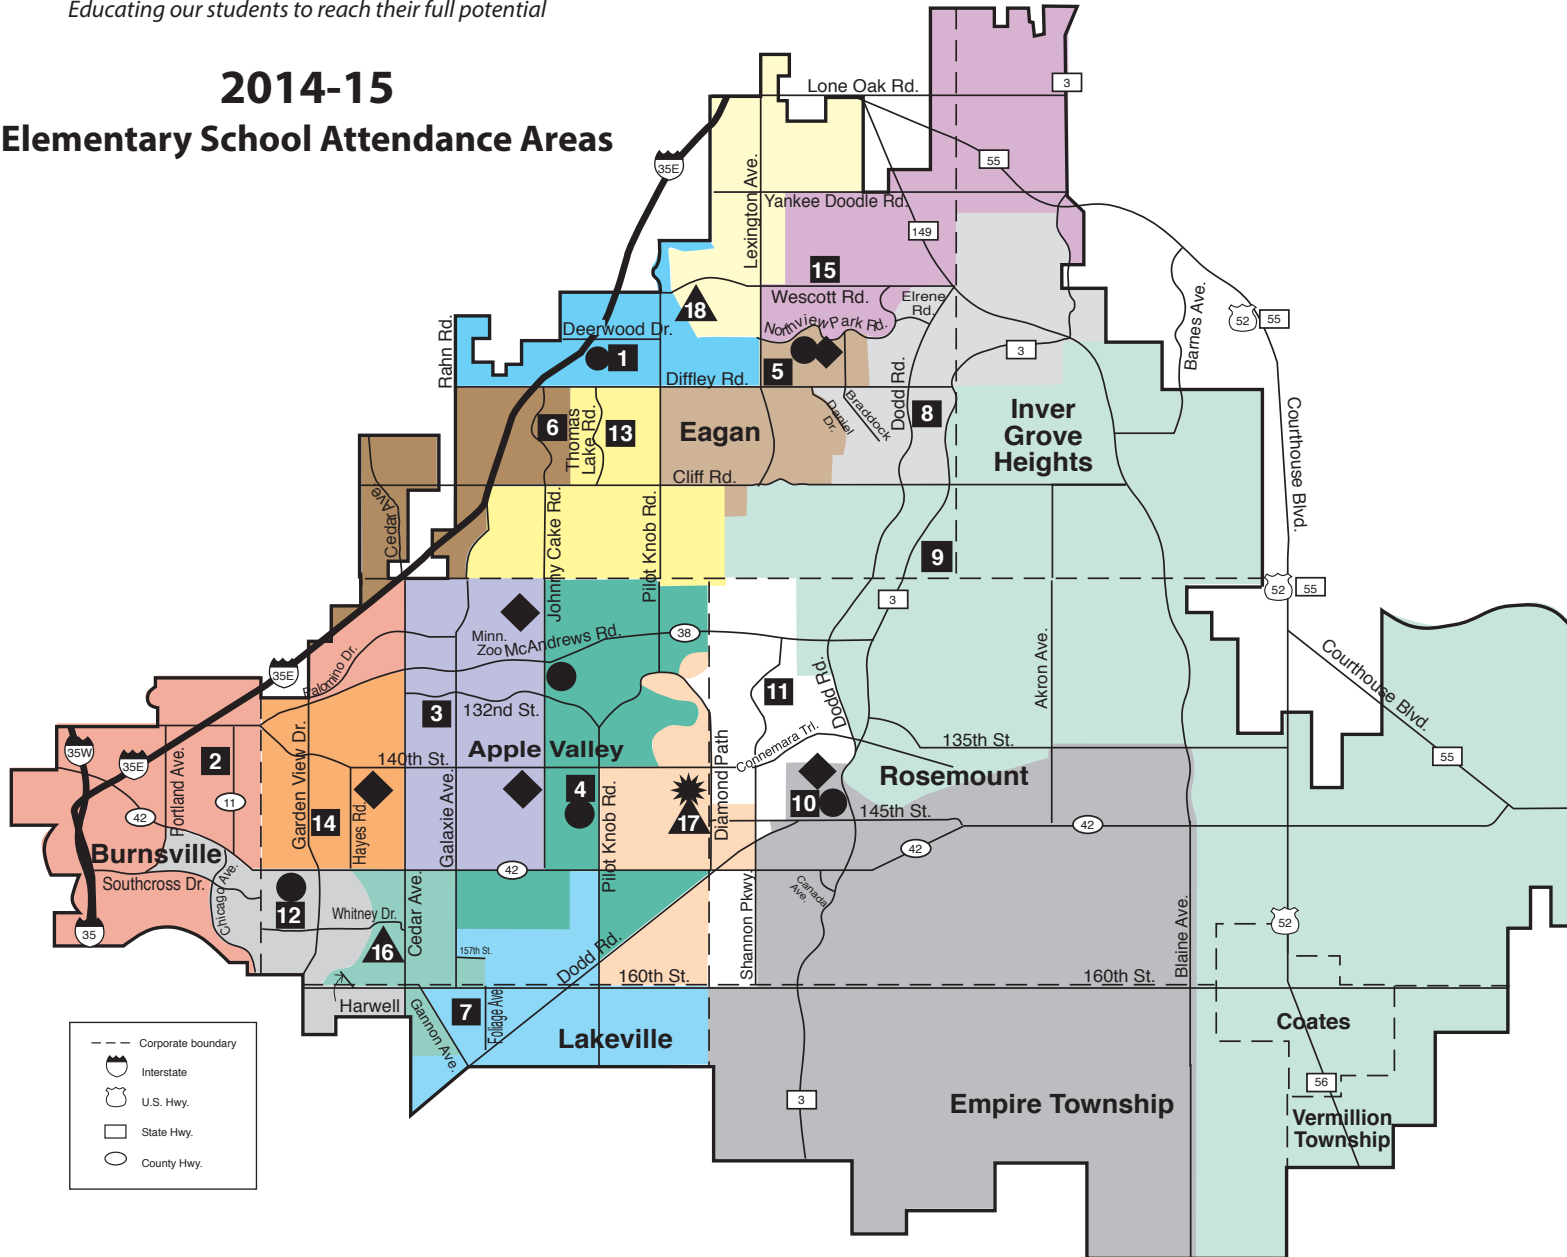

INDEPENDENT SCHOOL DISTRICT 196

Rosemount-Apple Valley-Eagan Public Schools

Educating our students to reach their full potential

2014-15 Elementary School Attendance Areas

Elementary Schools	
1 Deerwood	
2 Echo Park	
3 Greenleaf	
4 Highland	
5 Northview	
6 Oak Ridge	
7 Parkview	
8 Pinewood	
9 Red Pine	
10 Rosemount	
11 Shannon Park	
12 Southview	
13 Thomas Lake	
14 Westview	
15 Woodland	
Elementary Magnet Schools	
16 Cedar Park Science, Tech., Engineering and Math (STEM) School	
17 Diamond Path School of International Studies	
18 Glacier Hills School of Arts and Science	

Any District 196 elementary student may apply to enroll at a magnet school. For more information go to <http://www.district196.org/MagnetSchools/>

- Middle schools
- High schools
- Dakota Ridge School (special education school for district students)

- Corporate boundary
- Interstate
- U.S. Hwy.
- State Hwy.
- County Hwy.

To verify the attendance area for a specific address, call the Student Information Office at 651-423-7641 or go to www.district196.org/District/EducationSchools/Boundary_Search.cfm

Map also available at www.district196.org/District/EducationSchools/Boundary_Search.cfm